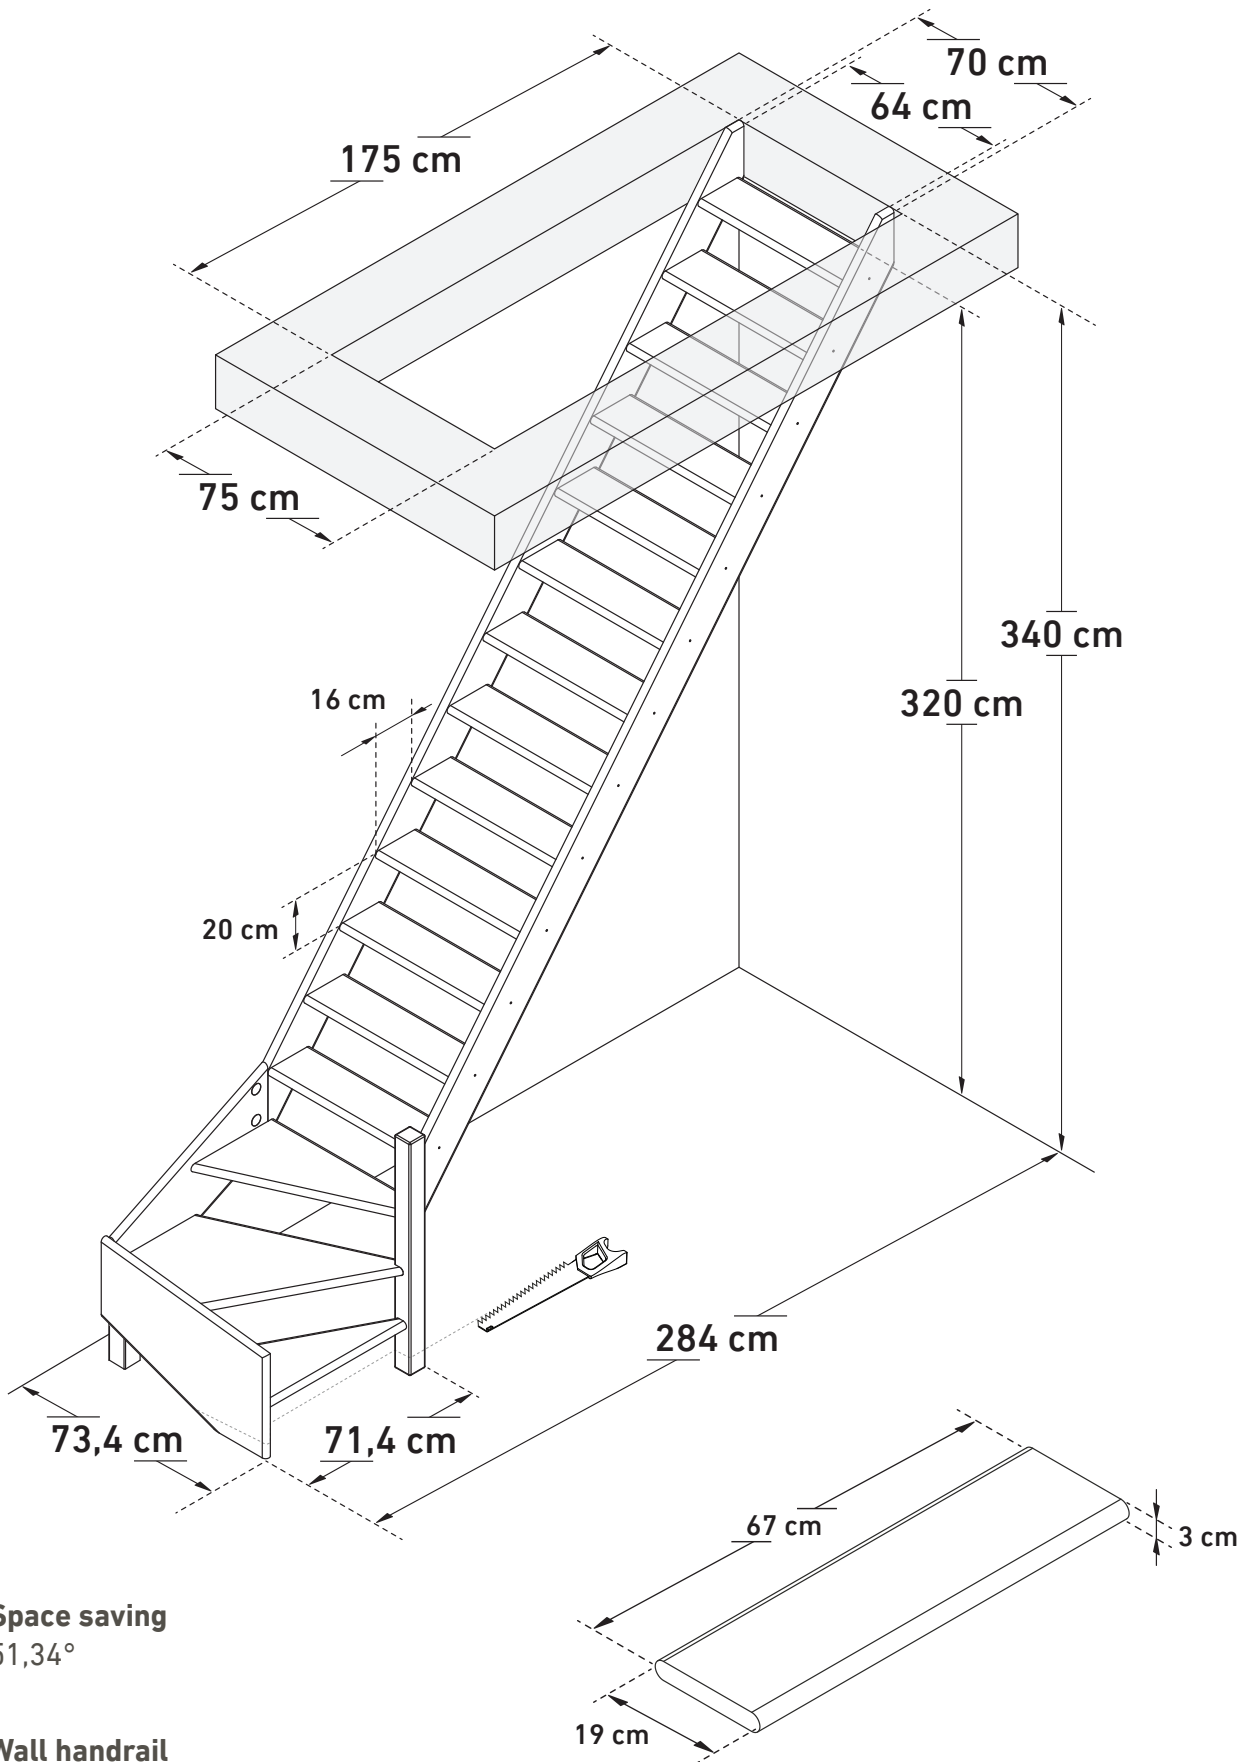

DIMENSIONS

# BONN MEDIUM (1/4 TURN DOWN RIGHT)

Space saving  
51,34°

Wall handrail  
335 cm