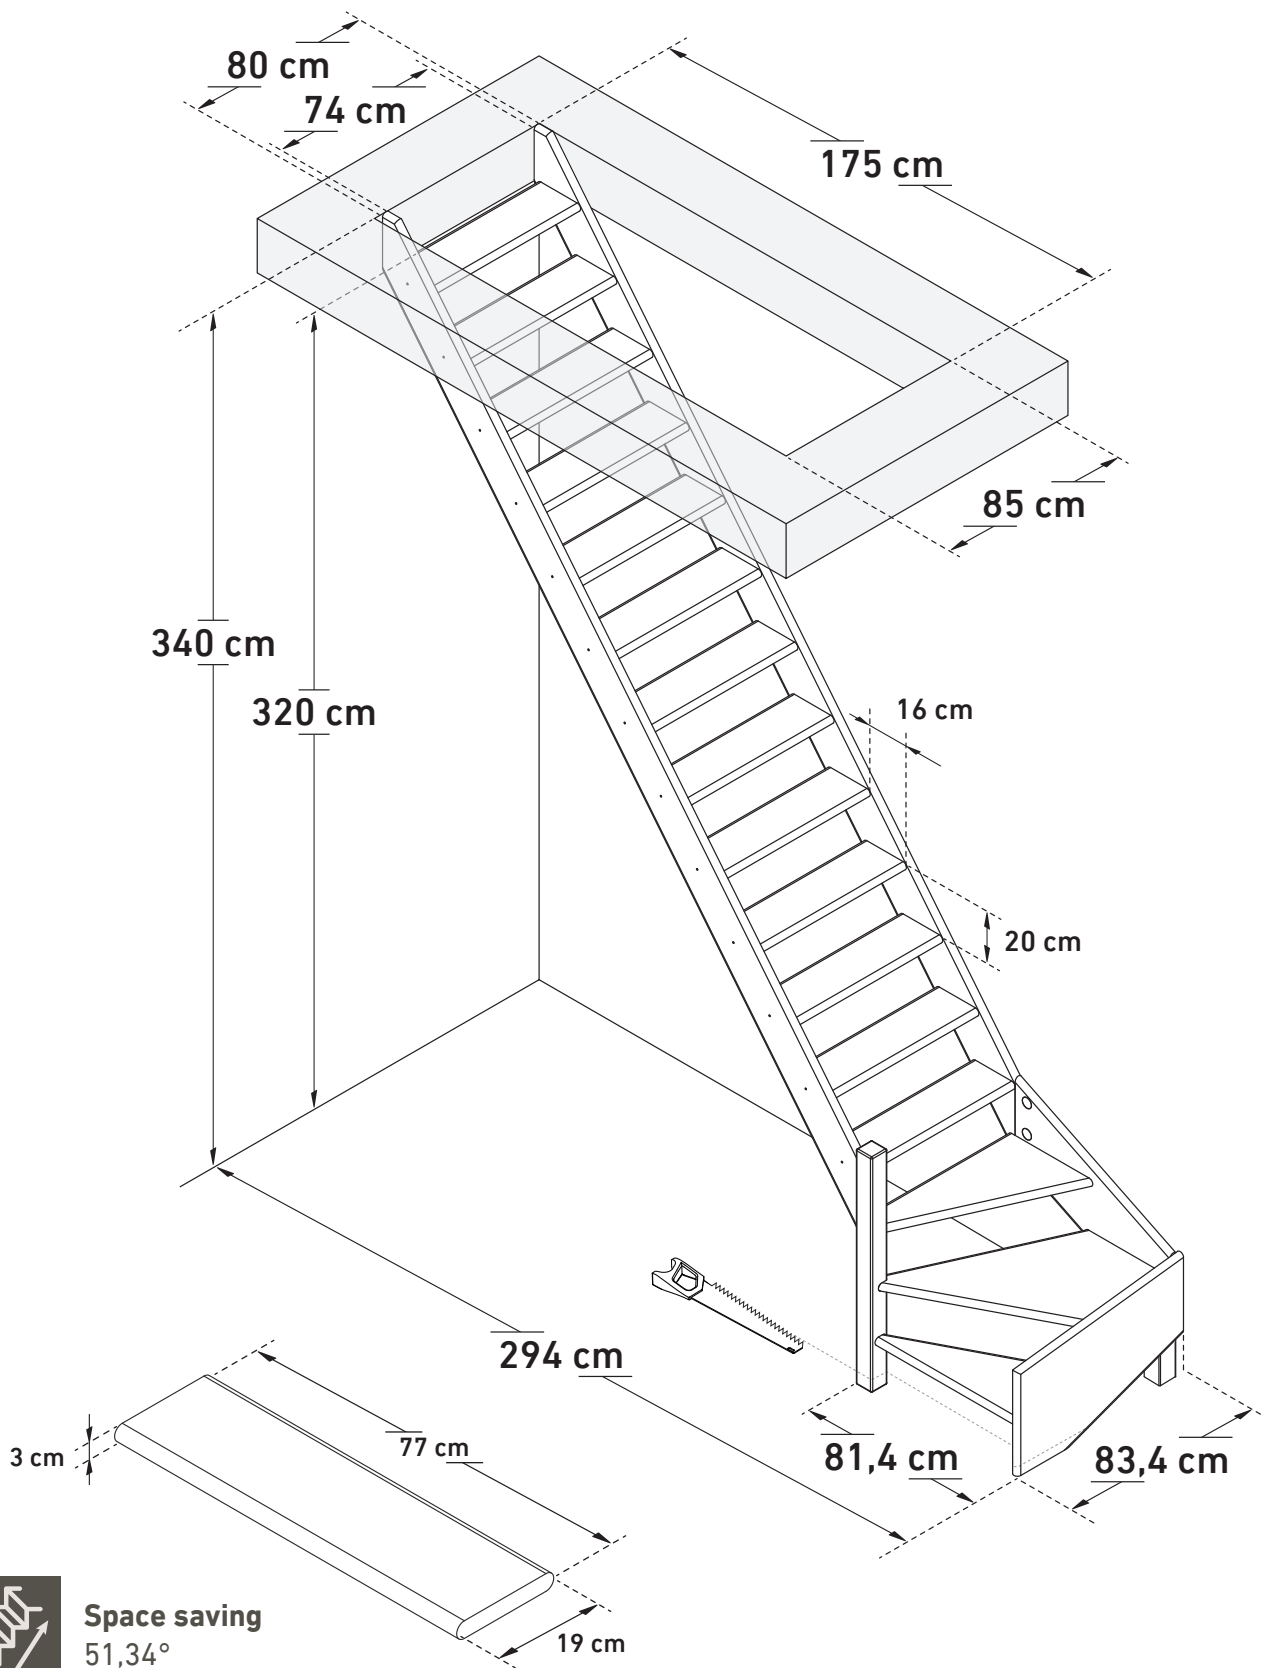

DIMENSIONS

# BONN MAXI (1/4 TURN DOWN LEFT)

**Space saving**  
51,34°

**Wall handrail**  
335 cm