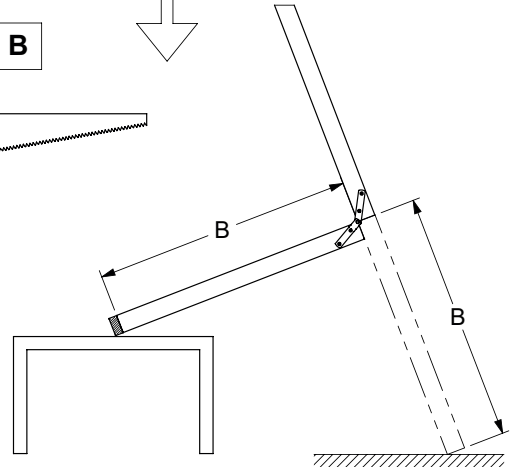

20 B

21 A

21 B

12 treads

Casing height :
14 cm

Insulation :
50 mm

Treads
Thickness :
17,5 mm
Depth :
69 mm

Maximum
load
150 kg