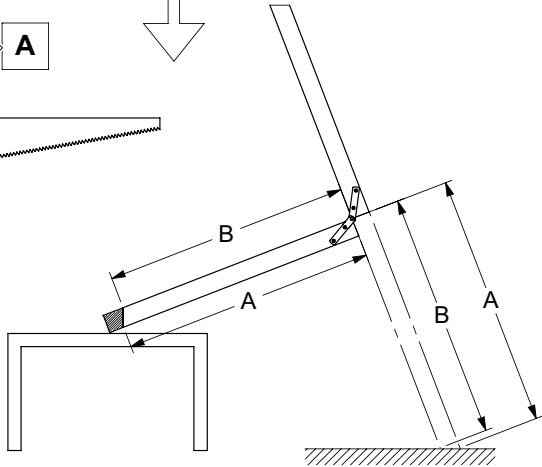

20 B

21 A

21 B

12 treads

Casing height :
14 cm

Insulation :
50 mm

Treads
Thickness :
17,5 mm
Depth :
69 mm

Maximum
load
150 kg