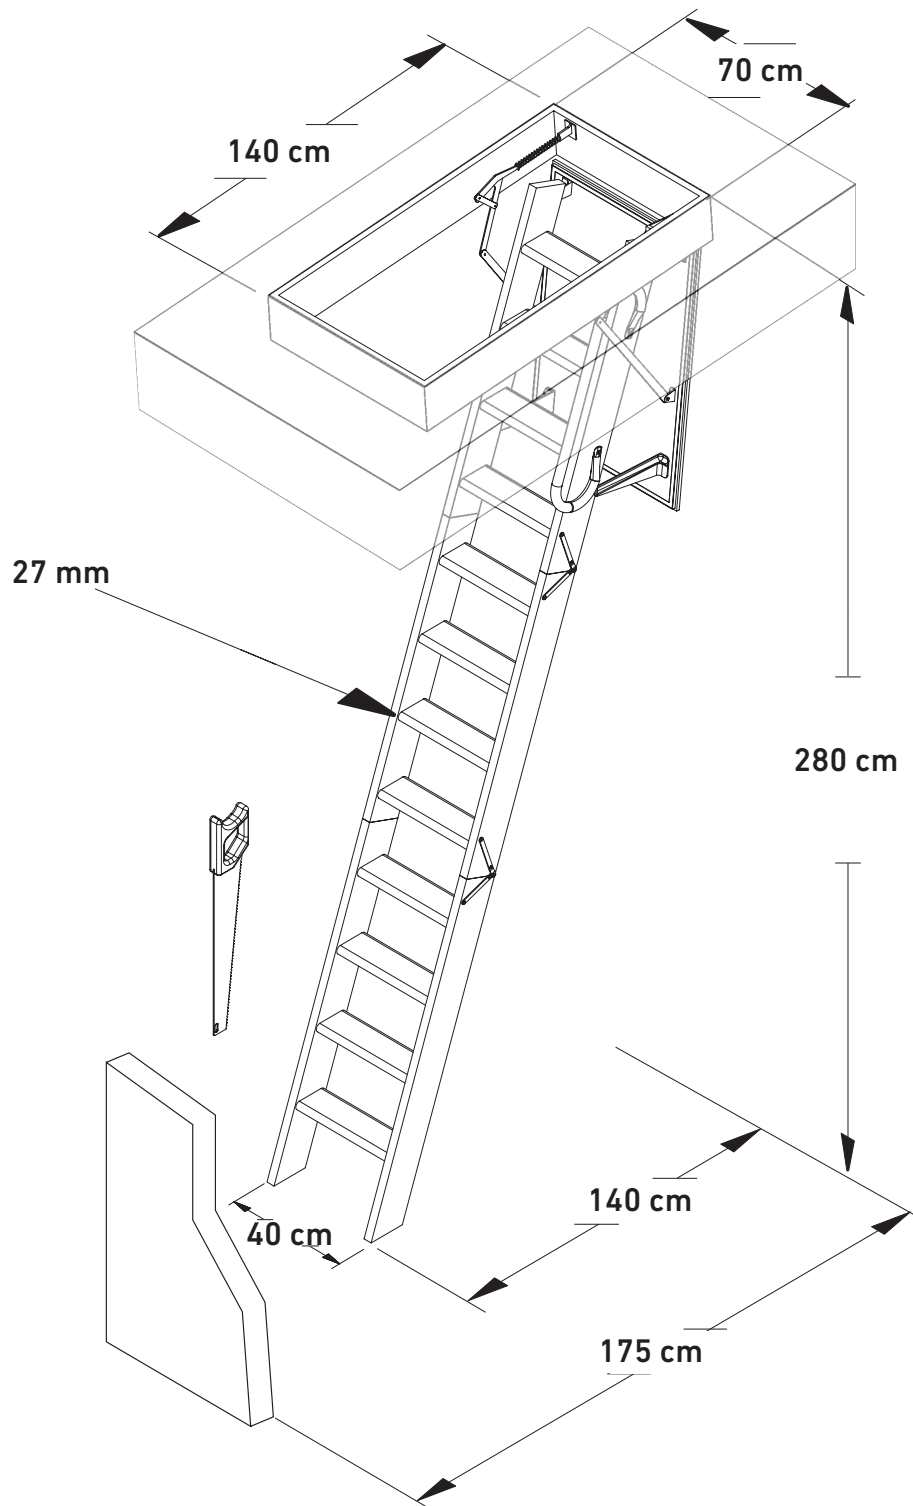

Zoldertrap Hamm

140x70 cm

1

2

12 treads

Casing height :
13 cm

Insulation :
33 mm

Treads
Thickness :
27 mm

Maximum
load
150 kg