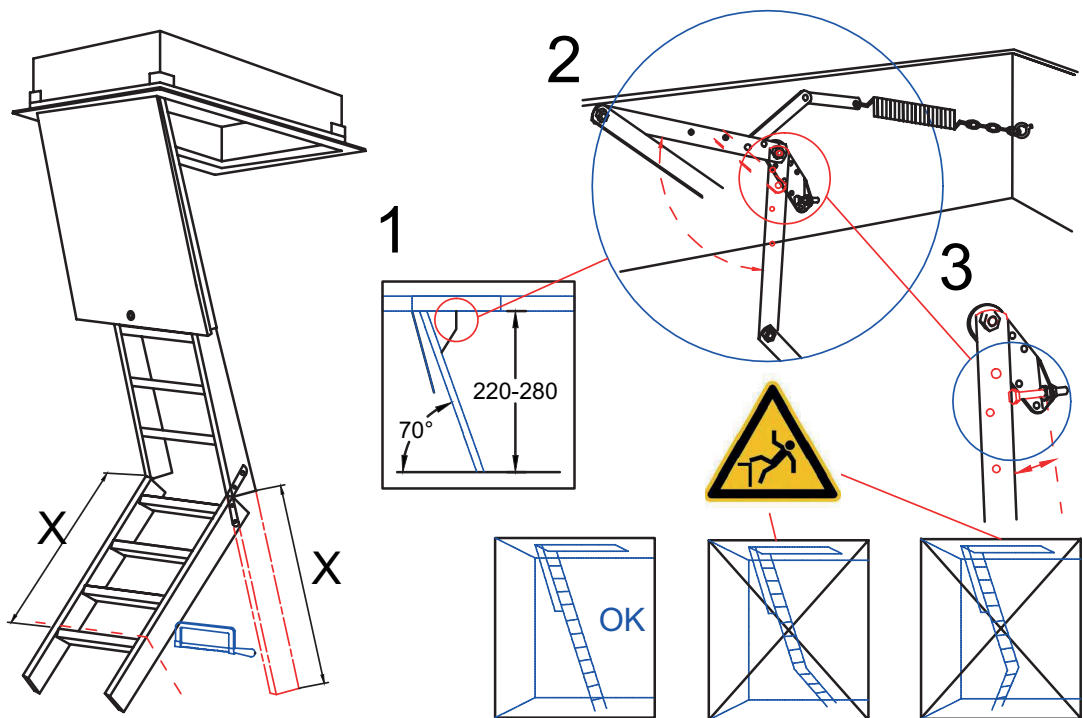

Zoldertrap Hamm

140x70 cm

1

2

12 treads

Casing height :
13 cm

Insulation :
33 mm

Treads
Thickness :
27 mm

Maximum
load
150 kg