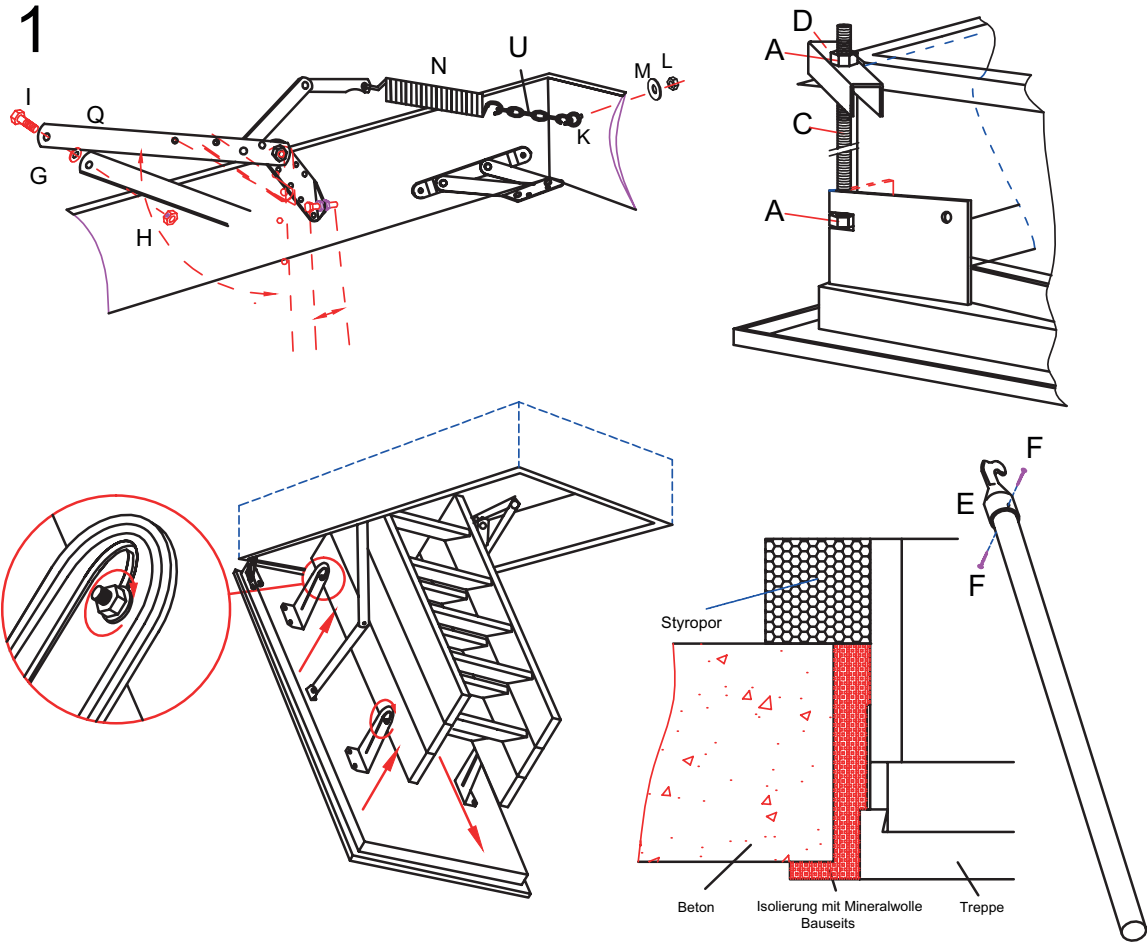

Zoldertrap Hamm

140x70 cm

1

2

12 treads

Casing height :
13 cm

Insulation :
33 mm

Treads
Thickness :
27 mm

Maximum
load
150 kg