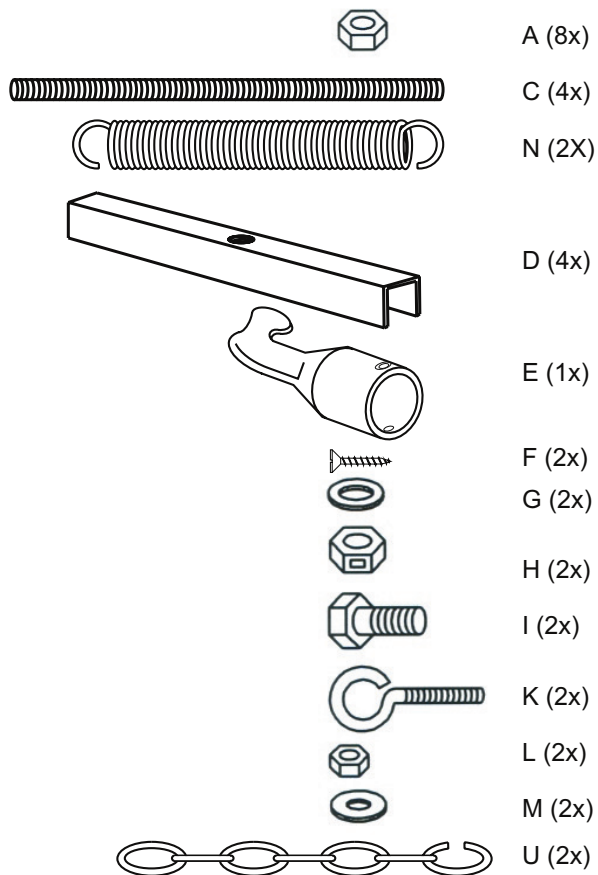

Zoldertrap Hamm

140x70 cm

1

2

12 treads

Casing height :
13 cm

Insulation :
33 mm

Treads
Thickness :
27 mm

Maximum
load
150 kg