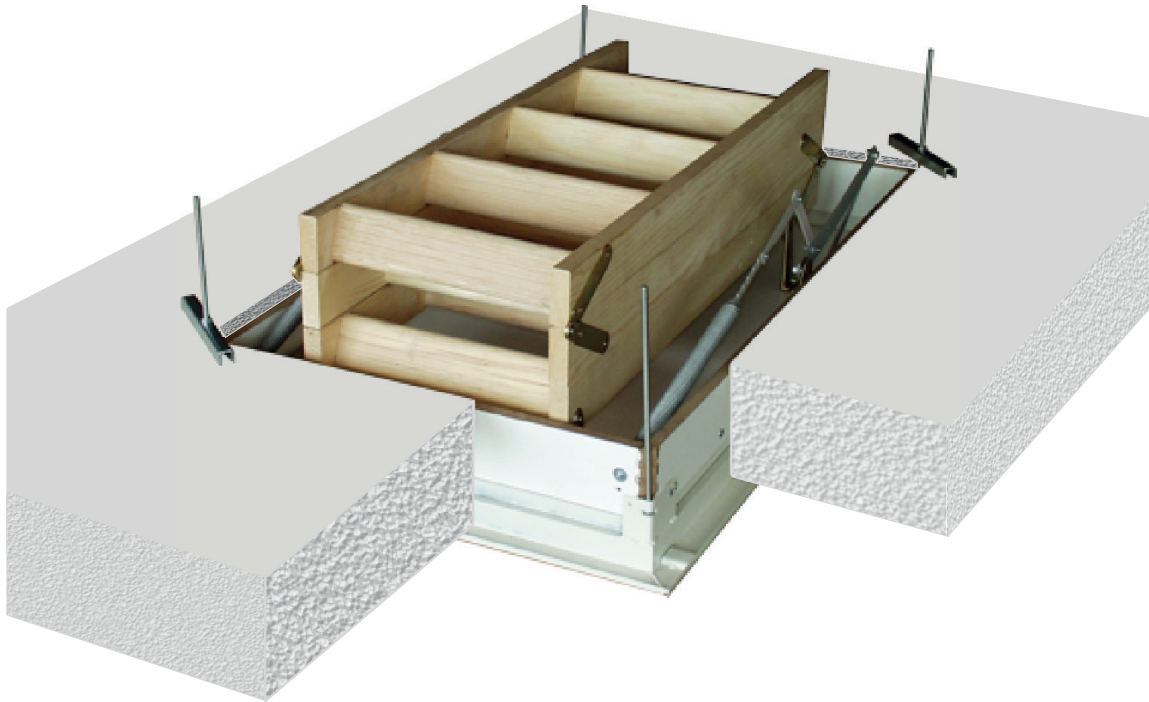

Zoldertrap Hamm

140x70 cm

1

2

12 treads

Casing height :
13 cm

Insulation :
33 mm

Treads
Thickness :
27 mm

Maximum
load
150 kg