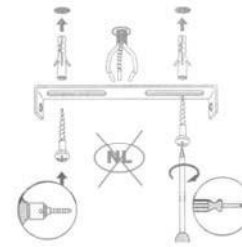

Installation drawing

Technical details

materials used:	aluminium
color:	Aluminium,WHITE,black
dimnable and how is the fixture dimmable:	
size:	95mm
Height:	80mm
Length:	80mm
Width:	325g
Net Weight:	
power requirements:	220-240V~50Hz
bulb type and maximum Wattage:	GU10 W/O BULB
number of bulbs:	
IP degree:	IP20