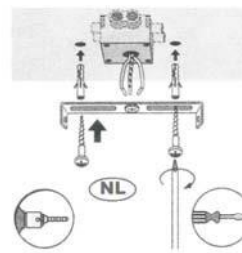

Installation drawing

Technical details

materials used:	aluminium
color:	Aluminium,WHITE,black
dimnable and how is the fixture dimmable:	
size:	95mm
Height:	80mm
Length:	80mm
Width:	325g
Net Weight:	
power requirements:	220-240V~50Hz
bulb type and maximum Wattage:	GU10 W/O BULB
number of bulbs:	
IP degree:	IP20