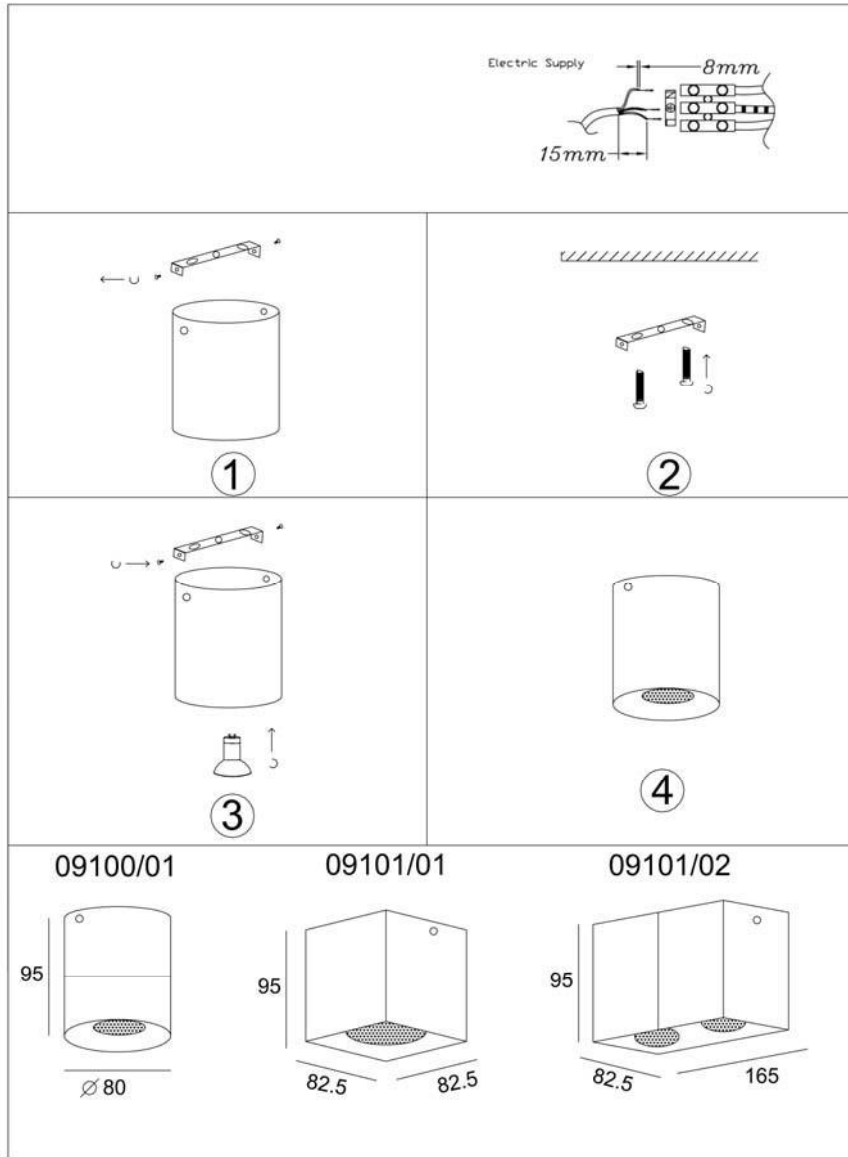

Installation drawing

Technical details

materials used:	aluminium
color:	Aluminium,WHITE,black
dimnable and how is the fixture dimmable:	
size:	95mm
Height:	80mm
Length:	80mm
Width:	325g
Net Weight:	
power requirements:	220-240V~50Hz
bulb type and maximum Wattage:	GU10 W/O BULB
number of bulbs:	
IP degree:	IP20